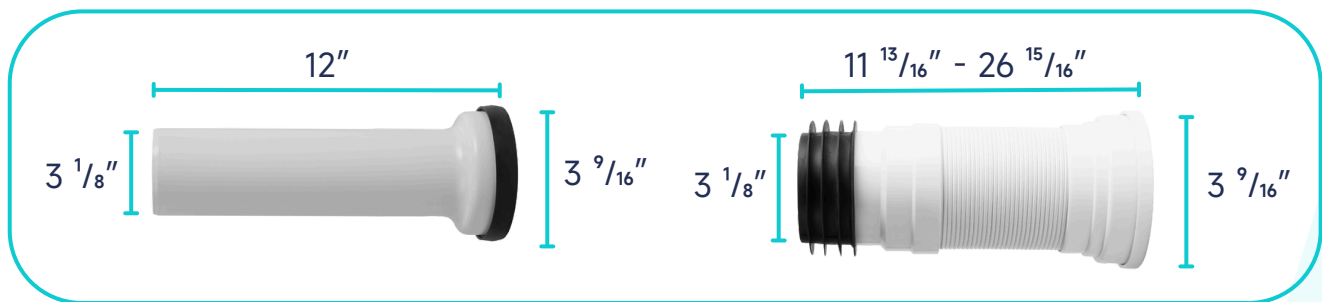

EXTENSION PIPES: