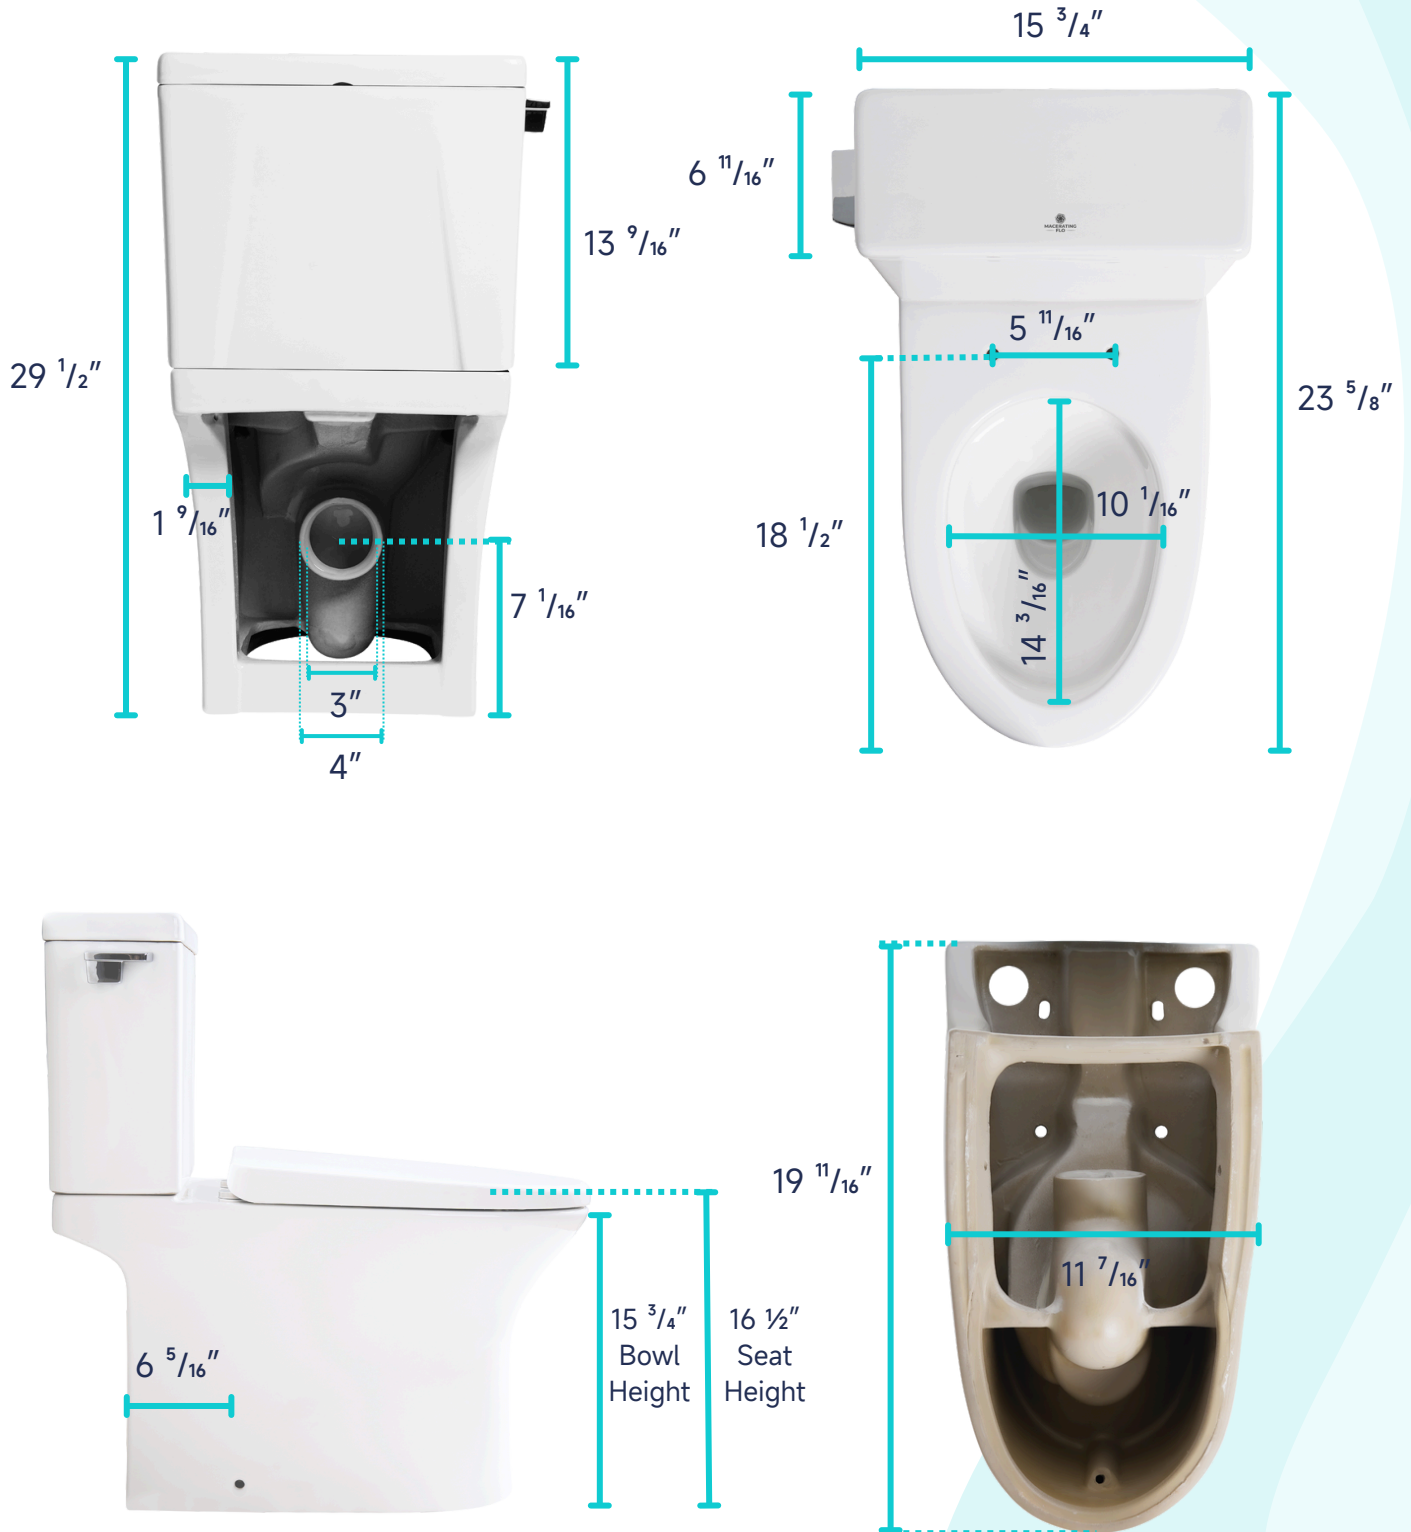

### FEATURES :

- Rear Discharge Two-Piece Toilet
- Chair-Height ( 16 ½" )
- Tornado Rimless Flushing
- 18 ½" Comfortable Elongated Bowl
- Left-Handed Flush Lever

### SPECIFICATIONS :

- **N.W:** 100.4 LB
- **Dimension:** 23 5/8"L \* 29 1/2"H \* 15 3/4"W
- **Trap Type:** P-trap
- **Flush Type:** Rimless Flush
- **Flush Rate:** 1.28GPF
- **Waste Outlet:** Wall
- **Seat Shape:** Elongated
- **Installation Type:** Floor Mounted
- **Quality Assurance:** Limited 2-Year

## PACKAGE INCLUDED :

**Toilet Bowl**

**Floor Mounting Kit**

**Extension Pipes**

**Water Tank**  
(Fill Valve And Flapper Kit  
Pre-installed)

**Tank-To-Bowl Gasket**

**Flush Lever**

**Toilet Seat**

## DIMENSIONAL DIAGRAM :