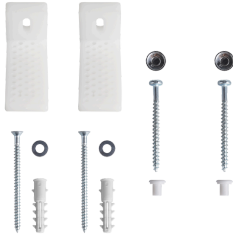

Floor Mounting Kit