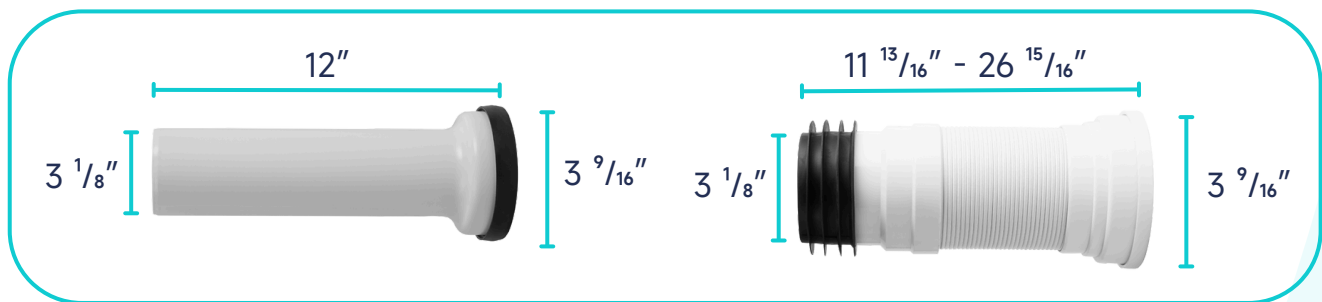

MF000T05

Two-Piece Toilet

FEATURES :

- Rear Discharge Two-Piece Toilet
- Chair-Height (16 ½")
- Tornado Rimless Flushing
- 18 ½" Comfortable Elongated Bowl
- Left-Handed Flush Lever

SPECIFICATIONS :

- **N.W:** 100.4 LB
- **Dimension:** 23 5/8"L * 29 1/2"H * 15 3/4"W
- **Trap Type:** P-trap
- **Flush Type:** Rimless Flush
- **Flush Rate:** 1.28GPF
- **Waste Outlet:** Wall
- **Seat Shape:** Elongated
- **Installation Type:** Floor Mounted
- **Quality Assurance:** Limited 2-Year

	Bowl	Water Tank	Toilet Seat	Extension Pipes
Material	Ceramic	Ceramic	Polypropylene	Polypropylene
Color	White	White	White	White
Weight	61.1 LB	31.3 LB	4.2 LB	2.3 LB

PACKAGE INCLUDED :

Toilet Bowl

Floor Mounting Kit

**MACERATING
FLO**

Innovation For A Better Flow

DIMENSIONAL DIAGRAM :

ABOUT WATER INLETS:

EXTENSION PIPES:

WATER TANK CONNECTION KIT: