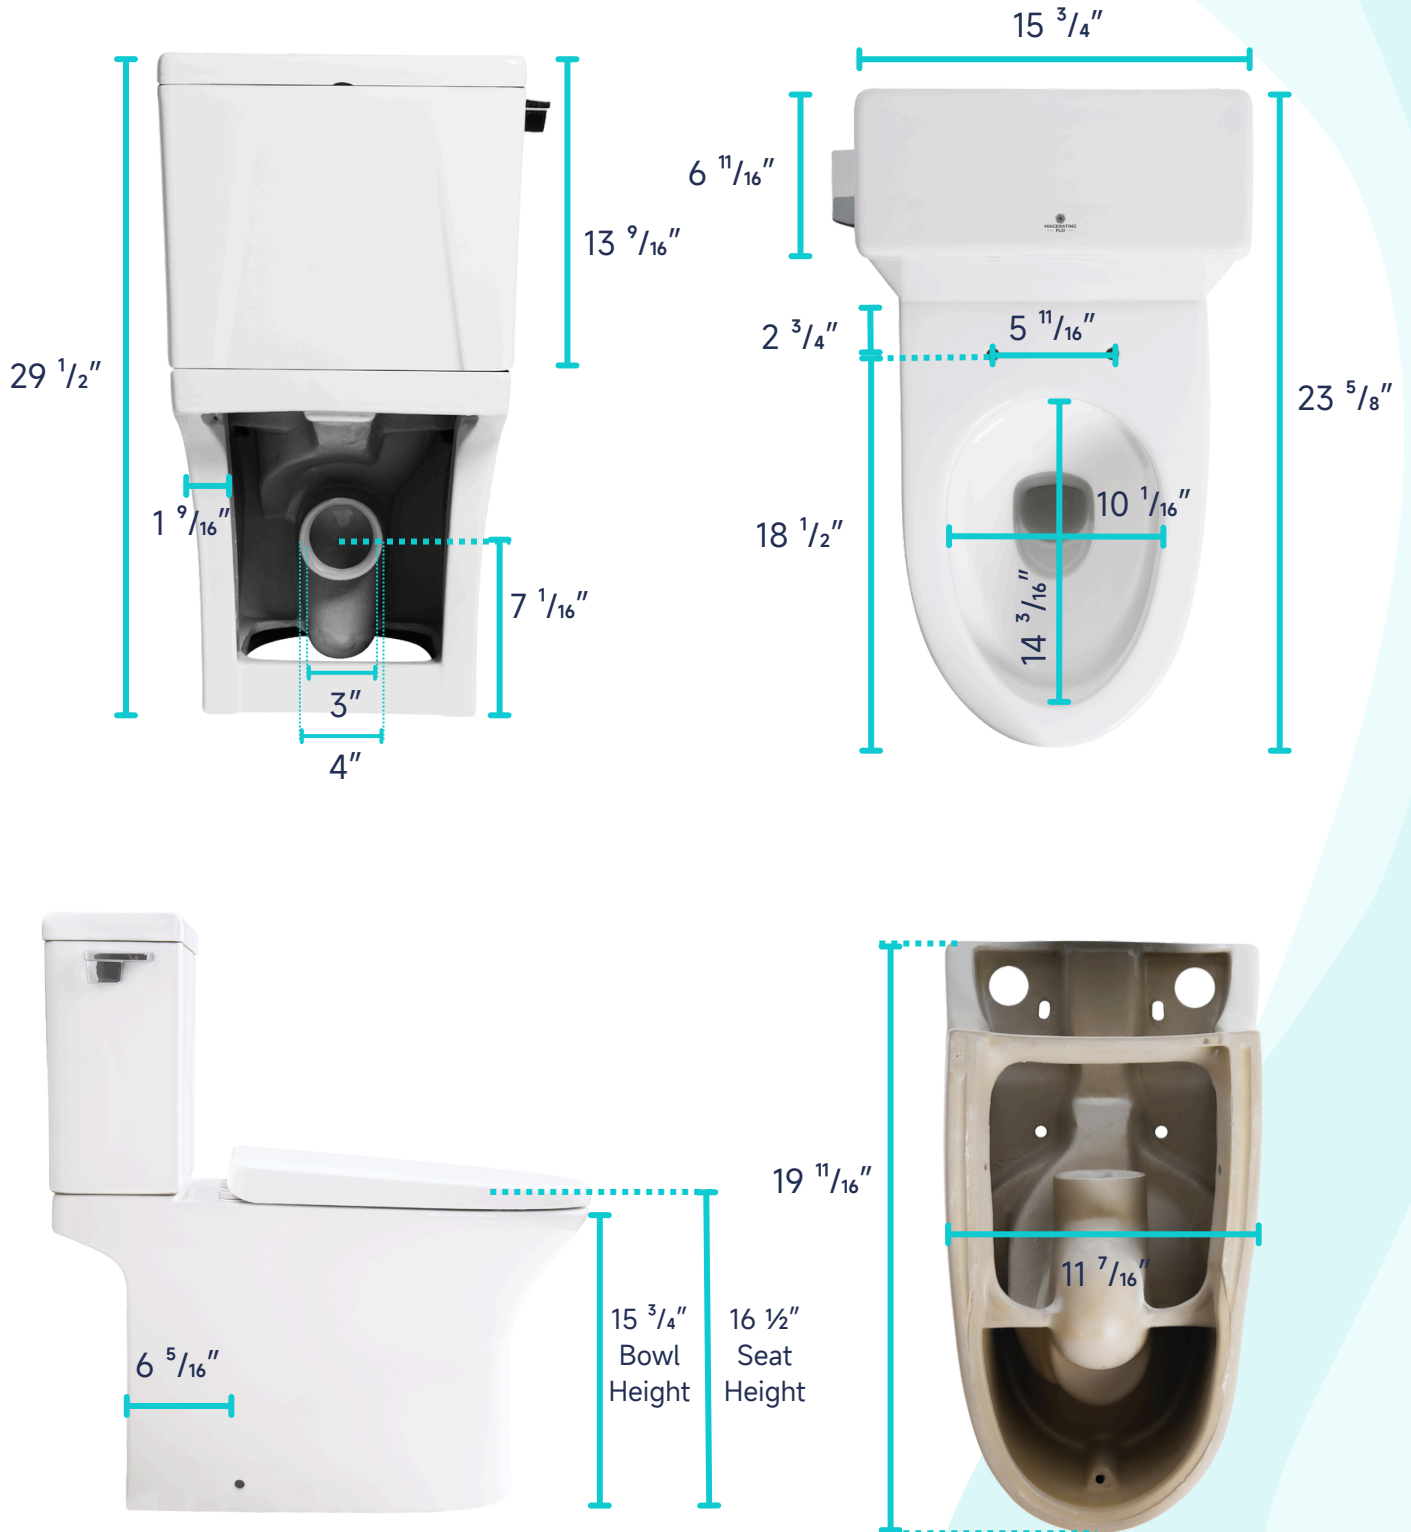

MF000T05

Two-Piece Toilet

FEATURES :

- Rear Discharge Two-Piece Toilet
- Chair-Height (16 ½")
- Tornado Rimless Flushing
- 18 ½" Comfortable Elongated Bowl
- Left-Handed Flush Lever

SPECIFICATIONS :

- **N.W:** 100.4 LB
- **Dimension:** 23 5/8"L * 29 1/2"H * 15 3/4"W
- **Trap Type:** P-trap
- **Flush Type:** Rimless Flush
- **Flush Rate:** 1.28GPF
- **Waste Outlet:** Wall
- **Seat Shape:** Elongated
- **Installation Type:** Floor Mounted
- **Quality Assurance:** Limited 2-Year

	Bowl	Water Tank	Toilet Seat	Extension Pipes
Material	Ceramic	Ceramic	Polypropylene	Polypropylene
Color	White	White	White	White
Weight	61.1 LB	31.3 LB	4.2 LB	2.3 LB

PACKAGE INCLUDED :

Toilet Bowl

Floor Mounting Kit

Extension Pipes

Water Tank
(Fill Valve And Flapper Kit
Pre-installed)

Tank-To-Bowl Gasket

Flush Lever

Toilet Seat

Seat Mounting Kit

Adapter

DIMENSIONAL DIAGRAM :

**MACERATING
FLO**

Innovation For A Better Flow

DIMENSIONAL DIAGRAM :

ABOUT WATER INLETS:

EXTENSION PIPES:

WATER TANK CONNECTION KIT: